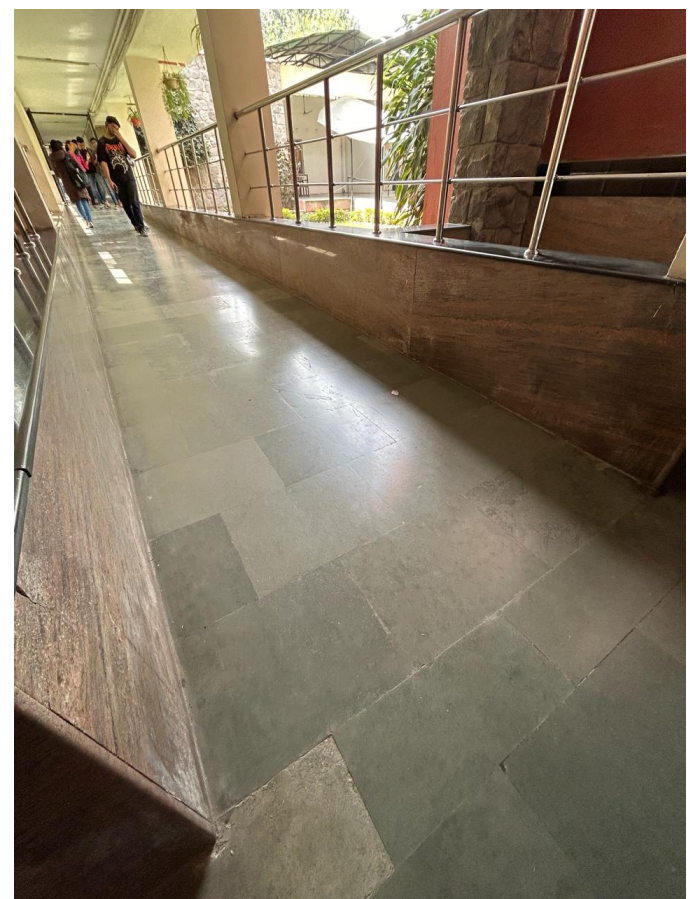

**RAMPS FOR PHYSICALLY CHALLENGED STUDENTS/FACULTY AT
SRI VENKATESWARA COLLEGE**

Entry to the College Building

**Ramp connecting the Canteen and
new Academic Science Block**

**Entry to the New
Academic Science Block**

Entry to the Canteen

Entry to the Auditorium

Entry to the Classroom

Entry to the Photocopy Facility

Lift in New Academic Block

COVID 19 Response @SVC

New Medical Room with Bed, Doctor and Trained Nurse

Bathroom for Differently-abled Students and Faculty

Front Entrance/Exit to the Library

Side Entrance/Exit to the Library

Entrance to the Tennis Court

Hallway to the Canteen and Classrooms