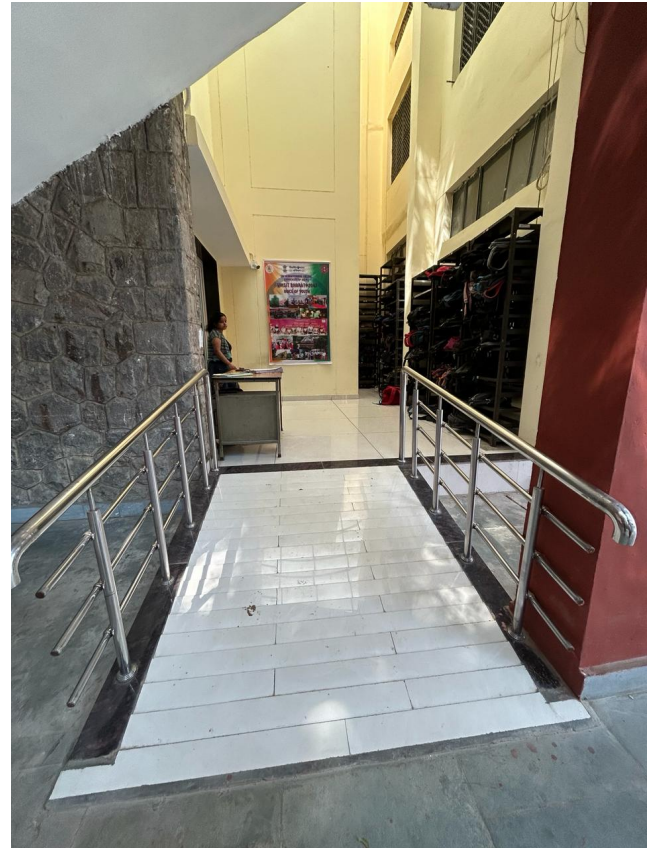

**RAMPS FOR PHYSICALLY CHALLENGED STUDENTS/FACULTY AT
SRI VENKATESWARA COLLEGE**

Entry to the College Building

**Ramp connecting the Canteen and
new Academic Science Block**

**Entry to the New
Academic Science Block**

Entry to the Canteen

Entry to the Auditorium

Entry to the Classroom

Entry to the Photocopy Facility

Lift in New Academic Block

COVID 19 Response @SVC

New Medical Room with Bed, Doctor and Trained Nurse

Bathroom for Differently-abled Students and Faculty

Front Entrance/Exit to the Library

Side Entrance/Exit to the Library

Entrance to the Tennis Court

Hallway to the Canteen and Classrooms